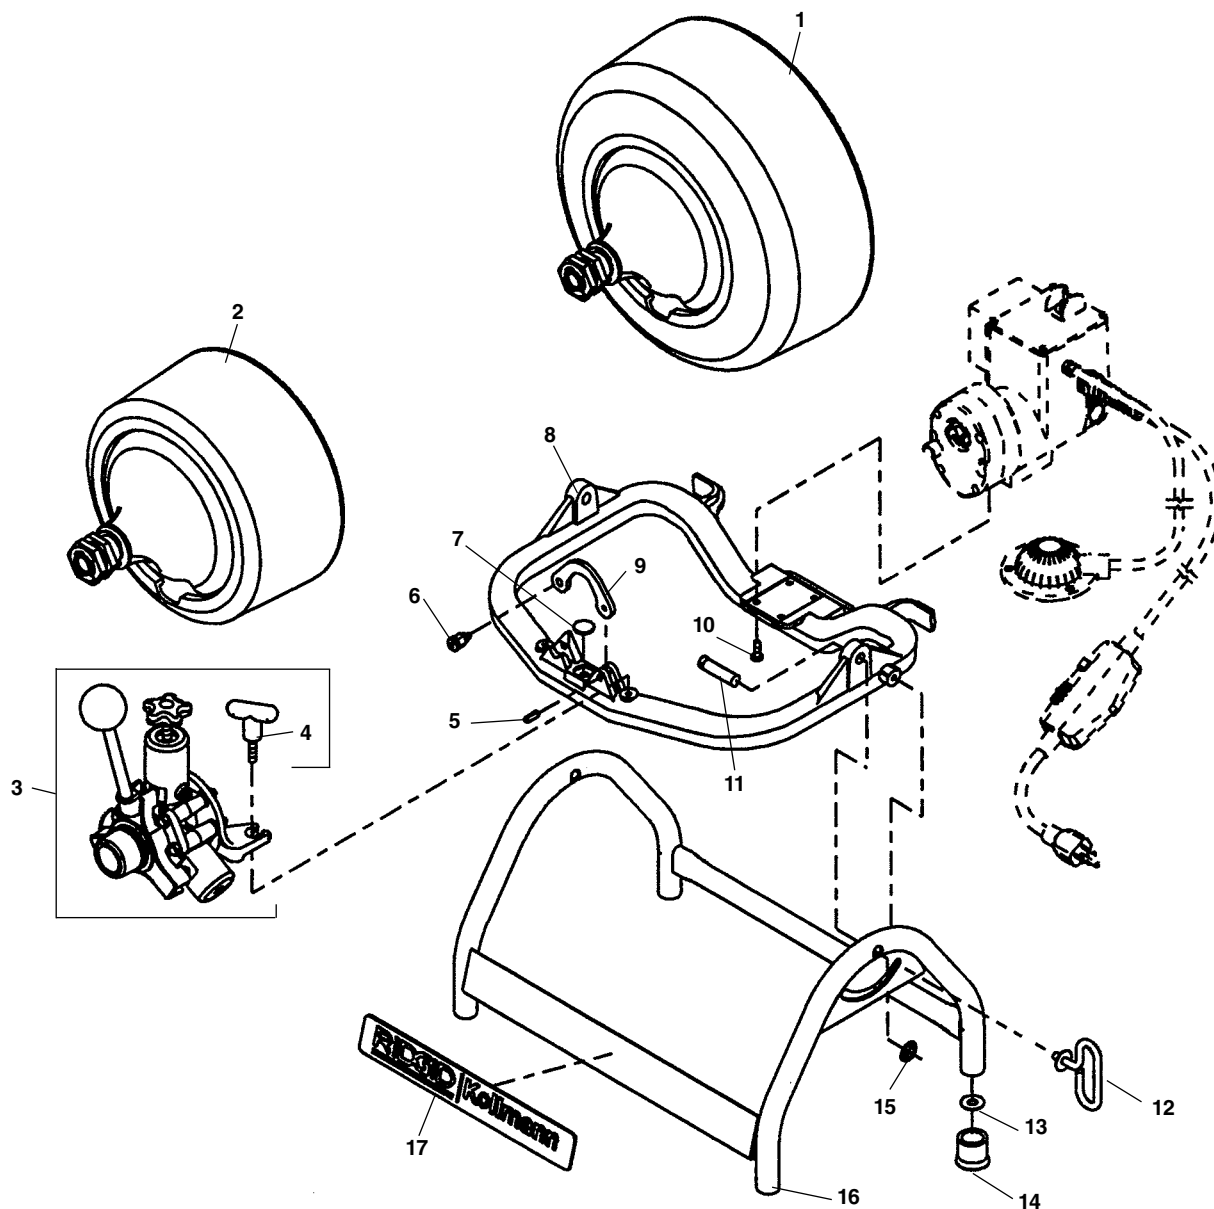

Main Components

**NOTE: Order parts by Catalog Number only.
DO NOT order by Reference Number.**

Ref. No.	Catalog No.	Description	Ref. No.	Catalog No.	Description
1	55002	Standard Drum Assembly	10	56152	Screw 1/4" - 20 x 3/4" (4)
2	55007	Sink Drum Assembly	11	56172	Pivot Pin
3	60087	AUTOFEED® Assembly	12	56192	Swivel Locking Handle
4	60672	Retaining Knob (2)	13	44230	Flat Washer 3/8"
5	56177	Roll Pin 1/4" - 3/4"	14	37962	Rubber End Cap (4)
6	59510	Plunger Pin	15	67427	Push Nut (2)
7	34320	Wear Plug	16	56197	Base
8	56182	Yoke	17	56202	Nameplate
9	56187	Bearing Clamp	18	54562	Tool Holder (Not Shown)